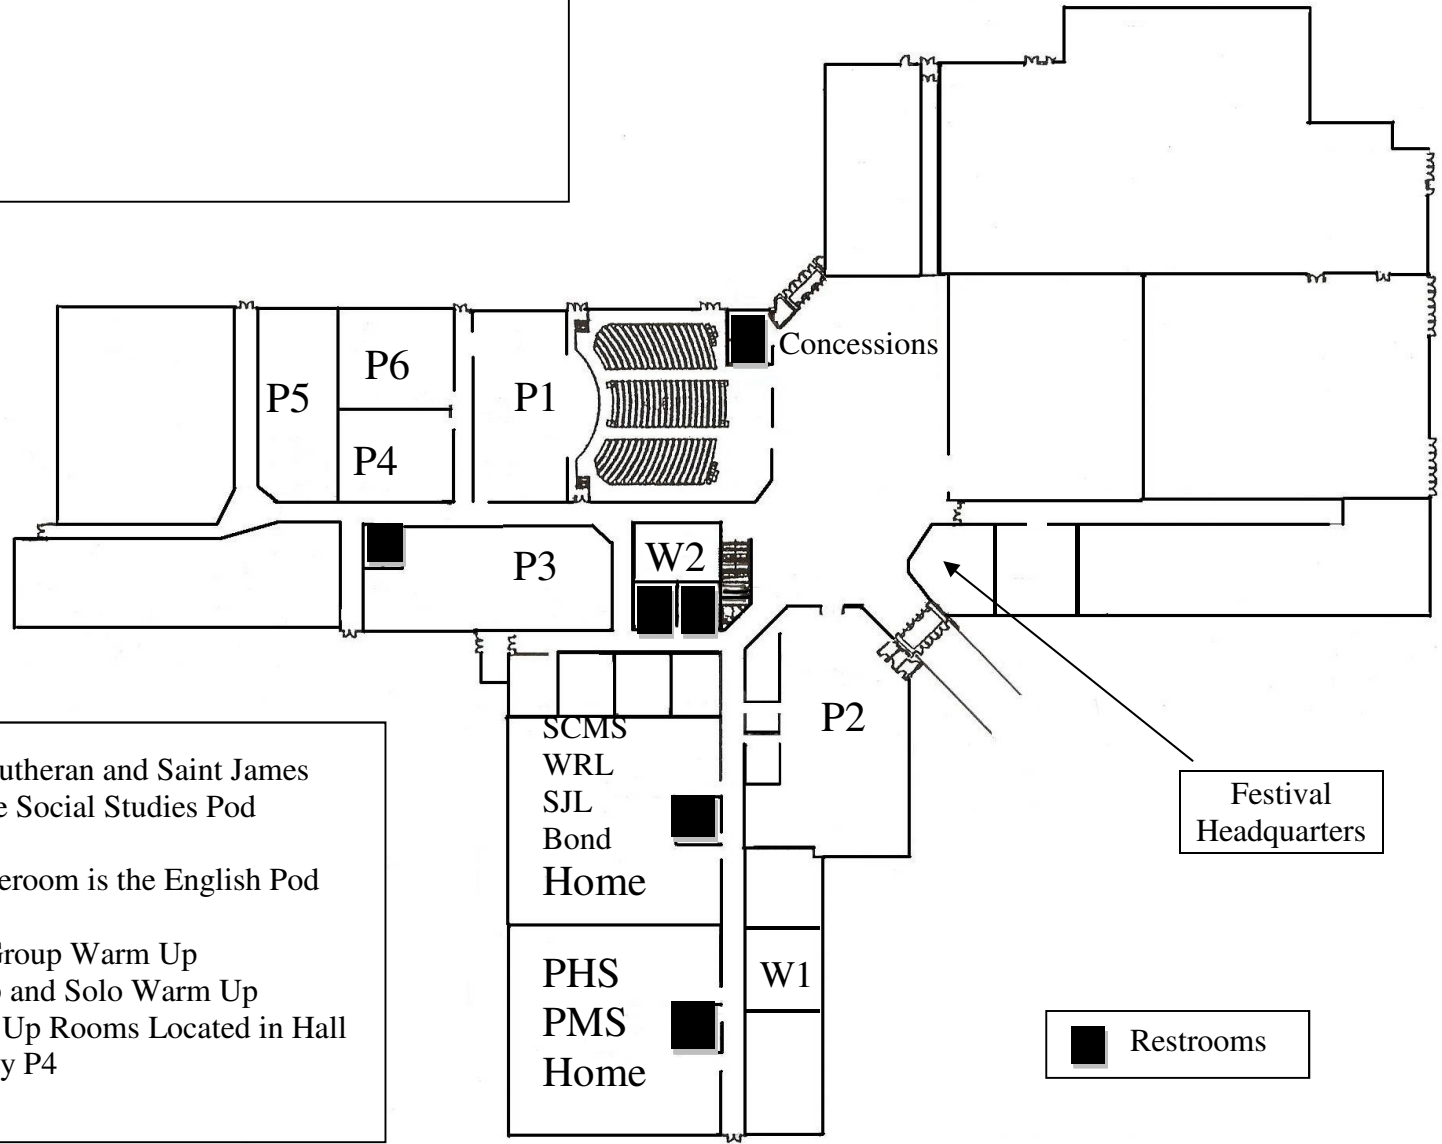

Shawano High School Solo & Ensemble Large Group

Performance Areas:

- P1:** Auditorium
- P2:** Library
- P3:** ITC
- P4:** Orchestra Room
- P5:** Choir Room
- P6:** Band Room

SCMS/Wolf River Lutheran and Saint James
Homeroom is the Social Studies Pod

Pulaski Schools Homeroom is the English Pod

W1 Large Group Warm Up
W2 Large Group and Solo Warm Up
Piano and Vocal Warm Up Rooms Located in Hall
by P4

Festival
Headquarters

Restrooms

Entrance 'D'
Bus Unloading